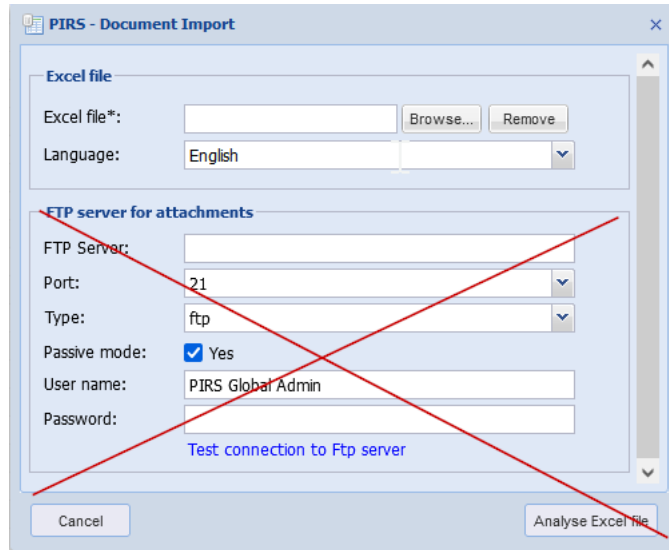

Status*:

Attachments (7) | Details | Customer & Supplier | Remarks | Workflow | Revisions (1) | Correspondence (1) | Posts | Access

 Add  Delete

<input type="checkbox"/>	File 			Added on	
<input type="checkbox"/>	 tbl1.xls (103 KB)			13.01.2022 11:15	
<input type="checkbox"/>	 Example.docx (11.7 KB)			13.01.2022 10:26	
<input type="checkbox"/>	 Example.pdf (6.20 KB)			13.01.2022 10:26	
<input type="checkbox"/>	 Example.pptx (2.16 MB)			13.01.2022 10:26	
<input type="checkbox"/>	 Example.xlsx (13.31 KB)			13.01.2022 10:26	
<input type="checkbox"/>	 Example_2000 01.10.19.10.20' docx.pdf (26.43 KB)			13.01.2022 11:13	
<input type="checkbox"/>	 Example_modified_2000 01.10.19.11.17' docx (11.64 KB)			13.01.2022 11:11	

Hide FTP Document Import

- » The FTP Document Import option is no longer available because File import is done via Zip usually
- » Talk to SOBIS Service Desk if you still want to use FTP import

Europe – Germany