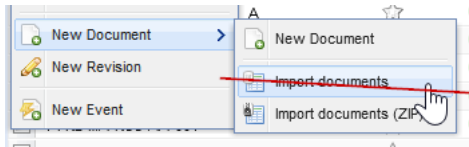

Hide FTP Document Import

- » The FTP Document Import option is no longer available because File import is done via Zip usually
- » Talk to SOBIS Service Desk if you still want to use FTP import