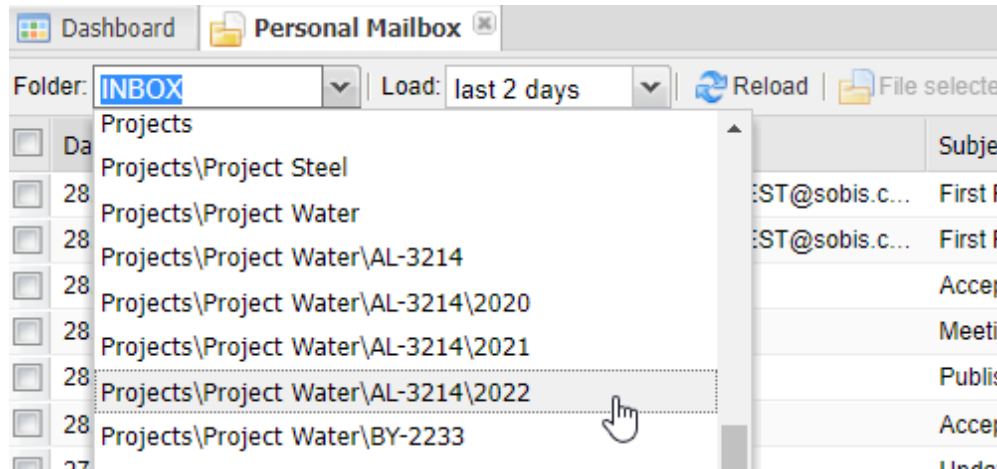

PIRS 3.25

Highlights und Improvements

Duplicate check for drag & drop filing

The duplicate check is now also available for mails that are filed via drag & drop:

Load all folder levels from Office365 mail box

- » Today the first two folder levels are loaded in Office365 (Graph API) only
- » In the future all folder levels will be loaded by default

Open always the valid revision of a Document via link

- » Ensures that user opens the valid revision of a Document only
- » Link can be made available in any Report
- » Ask SOBIS Service Desk for further information