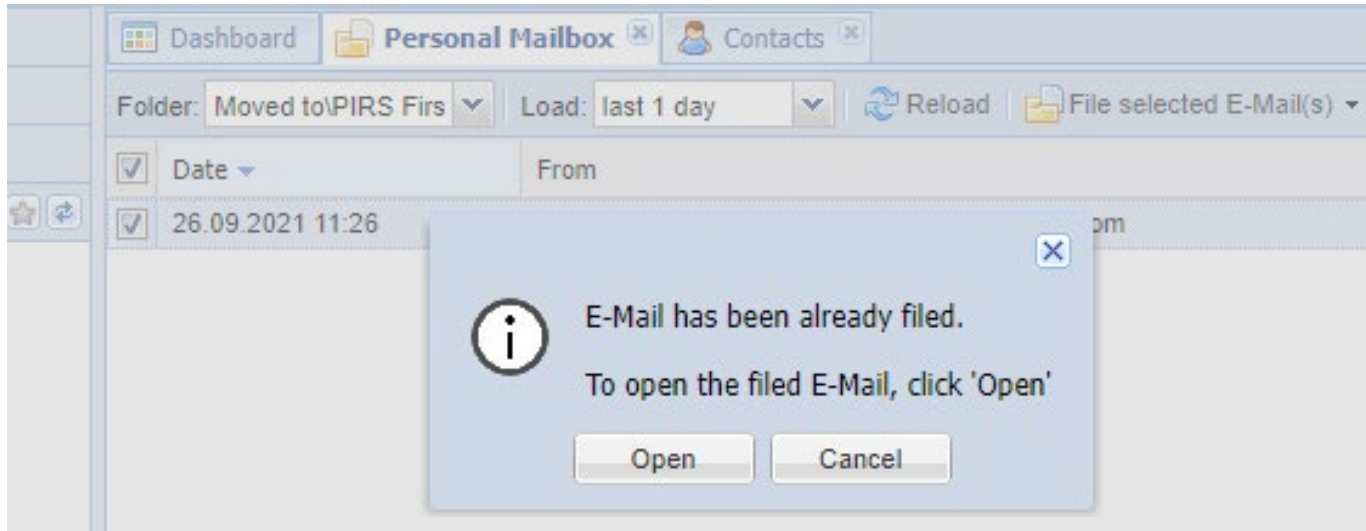

PIRS 3.25

Highlights und Improvements

Duplicate check for drag & drop filing

The duplicate check is now also available for mails that are filed via drag & drop:

Load all folder levels from Office365 mail box

- » Today the first two folder levels are loaded in Office365 (Graph API) only
- » In the future all folder levels will be loaded by default

Open always the valid revision of a Document via link

- » Ensures that user opens the valid revision of a Document only
- » Link can be made available in any Report
- » Ask SOBIS Service Desk for further information